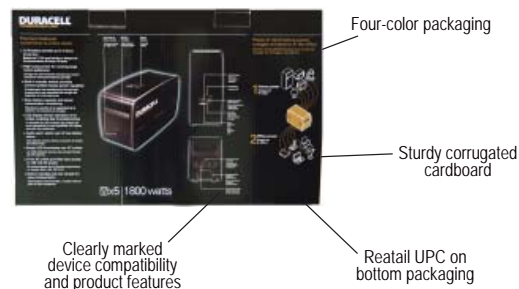

SET UP INFORMATION

Retail Pack Dimensions	25.0 x 12.50 x 16.25 (in) 635 x 318 x 413 (mm)
Master Pack UPC	56095257557635
Master Pack Dimensions	25.50 x 13 x 17.25 (in) 647.7 x 330 x 438 (mm)
Master Pack Quantity	1
Master Pack Weight	60.5 lbs
Country Of Origin	China
Warranty	12 Months
Availability Date	Q1 2011
MSRP	$599.99

25-WORD DESCRIPTION

Duracell® Powersource 1800 is a stand-alone rechargeable Powerpack for backup and emergency power. Includes 5 AC outlets and provides 10 hours/1.5 hours of backup/run time.

50-WORD DESCRIPTION

The Duracell® Powersource 1800 is a stand-alone rechargeable power supply for backup and emergency power. It includes 5 AC outlets and provides up to 1800W of power to home appliances, office equipment and more. Will supply 10 hours of backup power and 1.5 hours of run time during power outages.

RETAIL PACKAGING

AVAILABLE EXCLUSIVELY FROM

Battery-Biz® Inc.

www.Battery-Biz.com

1380 Flynn Road • Camarillo, CA USA 93012

Ph. 800.848.6782 • Fax 805.437.7722