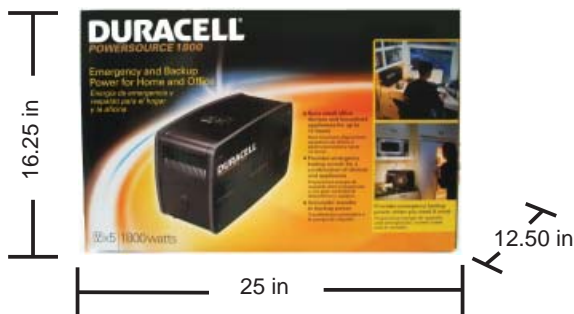

SET UP INFORMATION

Retail Pack Dimensions	25.0 x 12.50 x 16.25 (in) 635 x 318 x 413 (mm)
Master Pack UPC	56095257557635
Master Pack Dimensions	25.50 x 13 x 17.25 (in) 647.7 x 330 x 438 (mm)
Master Pack Quantity	1
Master Pack Weight	60.5 lbs
Country Of Origin	China
Warranty	12 Months
Availability Date	Q1 2011
MSRP	$599.99

25-WORD DESCRIPTION

Duracell® Powersource 1800 is a stand-alone rechargeable Powerpack for backup and emergency power. Includes 5 AC outlets and provides 10 hours/1.5 hours of backup/run time.

50-WORD DESCRIPTION

The Duracell® Powersource 1800 is a stand-alone rechargeable power supply for backup and emergency power. It includes 5 AC outlets and provides up to 1800W of power to home appliances, office equipment and more. Will supply 10 hours of backup power and 1.5 hours of run time during power outages.

RETAIL PACKAGING

AVAILABLE EXCLUSIVELY FROM

Battery-Biz® Inc.

www.Battery-Biz.com

1380 Flynn Road • Camarillo, CA USA 93012

Ph. 800.848.6782 • Fax 805.437.7722