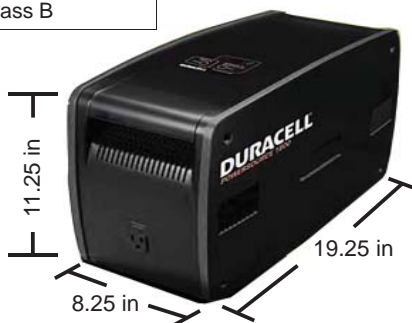

INCLUDED COMPONENTS

FEATURES

- Simultaneously powers five AC outlets to run freezers, refrigerators, office equipment, home appliances and more
- Up to 60 hours of backup power during a power outage
- More environmentally friendly and convenient alternative to gas-powered generators
- Will auto-sense during a power outage to provide backup power to connected devices
- LED displays internal battery capacity and total wattage of connected devices
- Audible alarm to signal ten minutes prior to total battery drain

DEVICE/APPLIANCE RUNTIMES

Product	Runtime
Cell / Cordless Phone	63h
Inkjet Printer	46h
Laptop Computer	22h
13" TV	11h
Laptop + Phone + Printer + Modem	10h
8.8 cu. ft. Freezer	5h
Cordless Phone + 13" TV + Clock Radio + Table Lamp	4h
18 cu. ft. Fridge + Home Alarm System	2.6h

Runtimes are estimates.

20110916

AVAILABLE EXCLUSIVELY FROM

Battery-Biz® Inc.

www.Battery-Biz.com

1380 Flynn Road • Camarillo, CA USA 93012

Ph. 800.848.6782 • Fax 805.437.7722