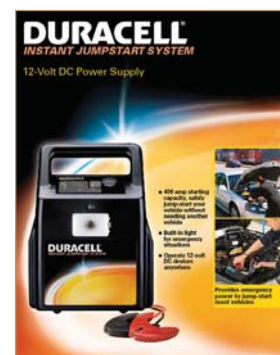

DURACELL®

INSTANT JUMPSTART SYSTEM

Emergency Power

Emergency jump-start for your vehicle

Jump-start your vehicle without another vehicle

The Duracell® Instant Jumpstart System is ideal for emergency situations when you're on the road or at home. It's convenient and easy to use to jump-start your vehicle without needing another vehicle, and has a built-in incandescent light that provides illumination for any emergency. The Duracell® Instant Jumpstart System also provides backup DC power for cell phones, laptops, digital cameras and other small, portable devices.

Product Features:

- ▶ 400-amp starting capacity
- ▶ Built-in light for emergency situations
- ▶ One DC socket for operating 12-volt devices
- ▶ LED gauge for monitoring the battery state-of-charge
- ▶ Jump-start cable conveniently attached to the unit for neat, easy storage

Retail Package

www.duracellpower.com

Product Specifications

DC

Internal battery type	Sealed lead-acid, AGM
Internal battery capacity	17 Ah, 170 CCA
Internal battery voltage	12 Vdc
DC power socket (circuit breaker)	15 A (user-replaceable fuse)